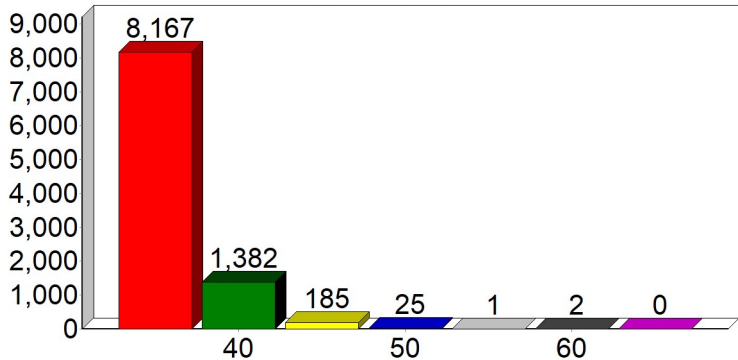

## SpeedWatch

VAS data report for the period October - December 2023

Buckshaft Road - from St White's Road \*

Highest speed recorded this period:  
60 MPH

Total below 30 mph:	33649
Total above 30 mph:	9762
Grand total:	43411
% above 30 mph:	22

Ruspidge Road - from St White's Road \*

Total below 30 mph:	47303
Total above 30 mph:	5453
Grand total:	52756
% above 30 mph:	10

Soudley - from the Heritage Centre \*

**THE COMMISSIONER'S FUND**

Breaking the cycle of crime