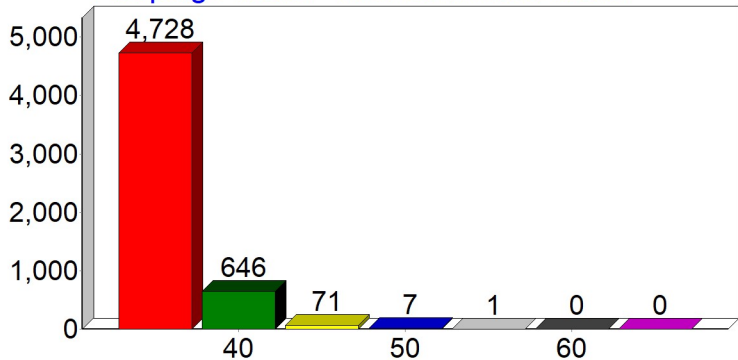

## SpeedWatch

VAS data report for the period October - December 2023

Buckshaft Road - from St White's Road \*

Highest speed recorded this period:  
60 MPH

Total below 30 mph:	33649
Total above 30 mph:	9762
Grand total:	43411
% above 30 mph:	22

Ruspidge Road - from St White's Road \*

Total below 30 mph:	47303
Total above 30 mph:	5453
Grand total:	52756
% above 30 mph:	10

Soudley - from the Heritage Centre \*

**THE COMMISSIONER'S FUND**

Breaking the cycle of crime