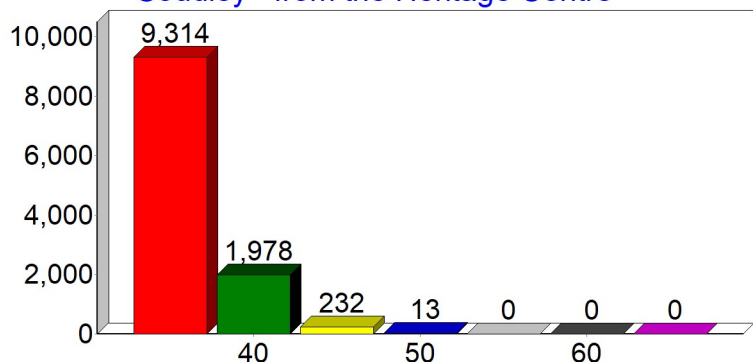

## SpeedWatch

VAS data report for the period October - December 2023

Buckshaft Road - from St White's Road \*

Highest speed recorded this period:  
60 MPH

Total below 30 mph:	33649
Total above 30 mph:	9762
Grand total:	43411
% above 30 mph:	22

Ruspidge Road - from St White's Road \*

Total below 30 mph:	47303
Total above 30 mph:	5453
Grand total:	52756
% above 30 mph:	10

Soudley - from the Heritage Centre \*

**THE COMMISSIONER'S FUND**

Breaking the cycle of crime